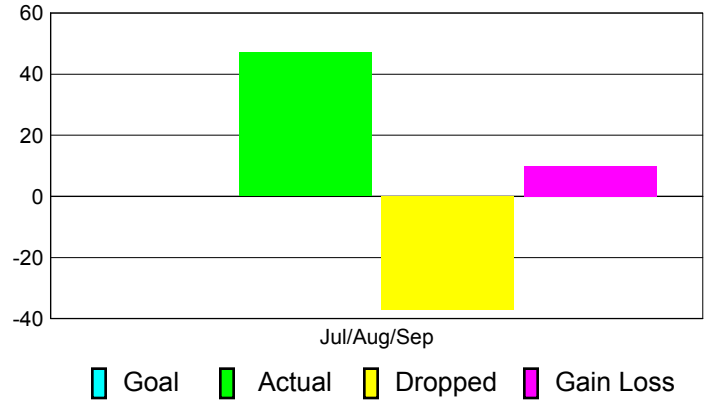

### YTD Status Quo Clubs 2012-2013

Status Quo Clubs Compared to Status Quo Members

## MEMBERSHIP

**Membership Results**  
2012-2013

**Membership**  
2011-2012

Month	Net Memb Goal	Actual New Memb	Actual Dropped Memb	Gain/Loss of Memb	Gain/Loss of Memb
Jul/Aug/Sep	0	47	-37	10	48
<b>Totals</b>	<b>0</b>	<b>47</b>	<b>-37</b>	<b>10</b>	<b>48</b>

### Membership Results 2012-2013

Goal, New, Dropped, Gain/Loss

### Comparison of Membership Gain/Loss

Current Year Compared to the Previous Year