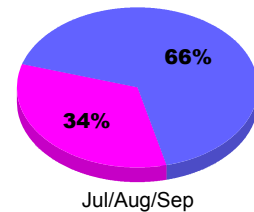

Jul/Aug/Sep

Male Female